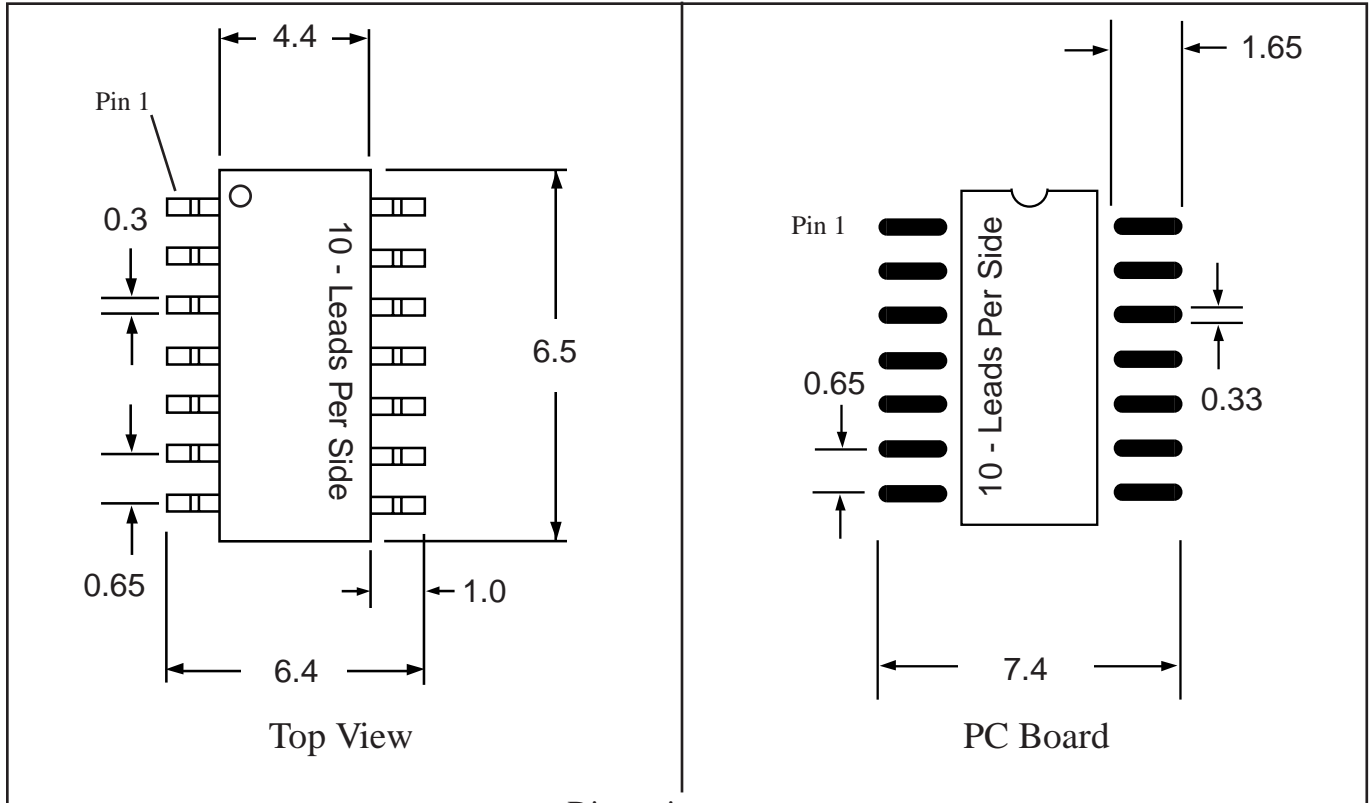

Part # **TSSOP20M25**
 Leads **20** Pitch **0.65mm**
 Body Size (Width) **4.4mm**

TopLine™
 Tel 1-714-898-3830
 info@topline.tv

Dimensions = mm